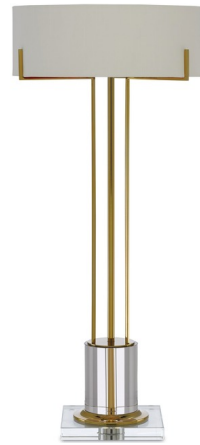

Lightology

lightology.com
866-954-4489
07-08-26

Project: _____

Company: _____

Location: _____ Fixture Type: _____

SPEC #: **CRC779574**

Approved On: _____ Approved By: _____

Winsland Table Lamp

By Currey & Company

Description

The Winsland Table Lamp offers a chic, modern look featuring an open body composed of long thin rods that hold the drum shade. Available in Polished Nickel with a Black shantung shade and Black marble base or in Polished Brass with an Off White shantung shade and an Optic crystal base. UL and cUL listed.

Shown in polished brass

Specifications

COLOR	N/A
BODY FINISH	Polished Brass
WATTAGE	18W
DIMMER	N/A
DIMENSIONS	14"W x 31.5"H
BULB NOT INCLUDED	2 x B10/Candelabra (E12)/9W/120V LED
COUNTRY OF ORIGIN	China