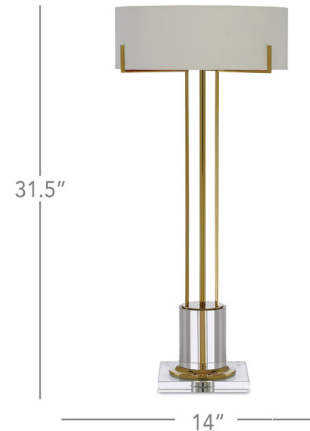

Lightology

lightology.com
866-954-4489
04-26-26

Project: _____

Company: _____

Location: _____ Fixture Type: _____

SPEC #: **CRC779574**

Approved On: _____ Approved By: _____

Winsland Table Lamp By Currey & Company

Description

The Winsland Table Lamp offers a chic, modern look featuring an open body composed of long thin rods that hold the drum shade. Available in Polished Nickel with a Black shantung shade and Black marble base or in Polished Brass with an Off White shantung shade and an Optic crystal base. UL and cUL listed.

Shown in polished brass

Specifications

COLOR	N/A
BODY FINISH	Polished Brass
WATTAGE	18W
DIMMER	N/A
DIMENSIONS	14"W x 31.5"H
BULB NOT INCLUDED	2 x B10/Candelabra (E12)/9W/120V LED
COUNTRY OF ORIGIN	China