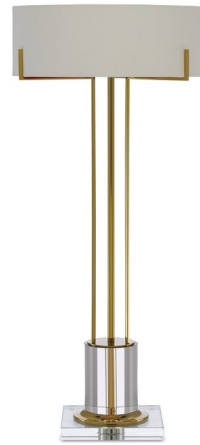

Lightology

lightology.com
866-954-4489
04-26-26

Project: _____

Company: _____

Location: _____ Fixture Type: _____

SPEC #: **CRC779574**

Approved On: _____ Approved By: _____

Winsland Table Lamp By Currey & Company

Description

The Winsland Table Lamp offers a chic, modern look featuring an open body composed of long thin rods that hold the drum shade. Available in Polished Nickel with a Black shantung shade and Black marble base or in Polished Brass with an Off White shantung shade and an Optic crystal base. UL and cUL listed.

Shown in polished brass

Specifications

COLOR	N/A
BODY FINISH	Polished Brass
WATTAGE	18W
DIMMER	N/A
DIMENSIONS	14"W x 31.5"H
BULB NOT INCLUDED	2 x B10/Candelabra (E12)/9W/120V LED
COUNTRY OF ORIGIN	China