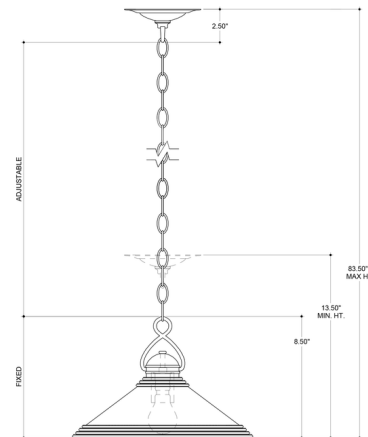

Description

The Weybright Pendant offers a touch of vintage charm with school house style embellishments on the Vintage Brass finished flared cone shade. UL and cUL listed.

Specifications

COLOR	N/A
BODY FINISH	Vintage Brass
WATTAGE	8W
DIMMER	Standard 120V
DIMENSIONS	13.75"W x 8.5"H
BULB NOT INCLUDED	1 x A19/Medium (E26)/8W/120V LED
OTHER BULB OPTIONS	1 x A19/Medium (E26)/120V LED 1 x A19/Medium (E26)/60W/120V Incandescent
COUNTRY OF ORIGIN	India

Shown in vintage brass

CLICK TO VIEW PRODUCT

Notes: