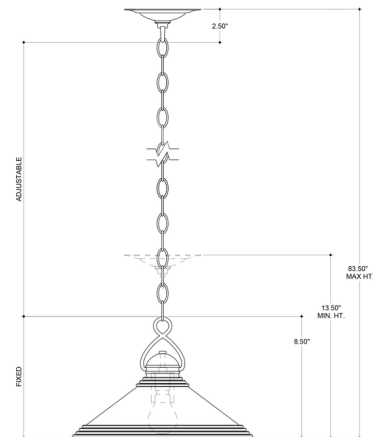

Description

The Weybright Pendant offers a touch of vintage charm with school house style embellishments on the Vintage Brass finished flared cone shade. UL and cUL listed.

Specifications

COLOR	N/A
BODY FINISH	Vintage Brass
WATTAGE	8W
DIMMER	Standard 120V
DIMENSIONS	13.75"W x 8.5"H
BULB NOT INCLUDED	1 x A19/Medium (E26)/8W/120V LED
OTHER BULB OPTIONS	1 x A19/Medium (E26)/120V LED 1 x A19/Medium (E26)/60W/120V Incandescent
COUNTRY OF ORIGIN	India

Shown in vintage brass

CLICK TO VIEW PRODUCT

Notes: