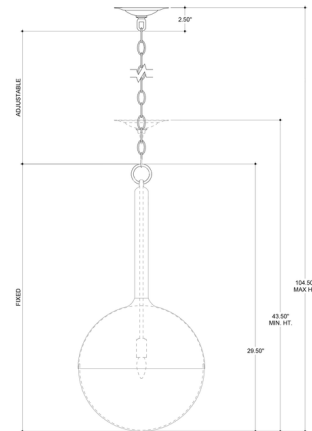

Description

The Moonward Pendant has a sleek, modern look that features a two tone shade with the top half finished in Antique Brass and the bottom half an opaque White glass that emits beautiful warm light like the glow of the moon of a dark night and will have an unintrusive presence when shut off. UL and cUL listed.

Specifications

COLOR White
BODY FINISH Antique Brass
WATTAGE 5W
DIMMER Standard 120V
DIMENSIONS 14"W x 29.5"H
BULB NOT INCLUDED 1 x B11/Candelabra (E12)/5W/120V LED
OTHER BULB OPTIONS 1 x B10/Candelabra (E12)/120V LED
1 x B10/Candelabra (E12)/60W/120V Incandescent
COUNTRY OF ORIGIN China

Shown in antique brass / white

CLICK TO VIEW PRODUCT

Notes: