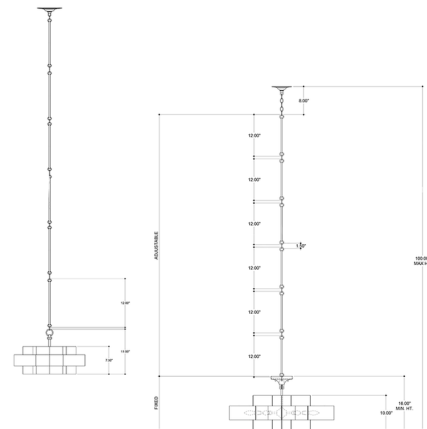

Description

The Grand Lotus Chandelier is crafted out of wrought iron sheets skillfully shaped into a lotus flower design. Choose a finish option that has a matching exterior and interior, or try contrasting tones for a more dramatic look. This fixture can be installed as a chandelier or semi-flush ceiling mount.

Shown in satin black / contemporary gold leaf

Specifications

COLOR	N/A
BODY FINISH	Satin Black / Contemporary Gold Leaf
WATTAGE	360W
DIMMER	Standard 120V
DIMENSIONS	30"W x 16"H
BULB NOT INCLUDED	6 x B10/Candelabra (E12)/60W/120V Incandescent
OTHER BULB OPTIONS	6 x B10/Candelabra (E12)/120V LED
COUNTRY OF ORIGIN	Philippines