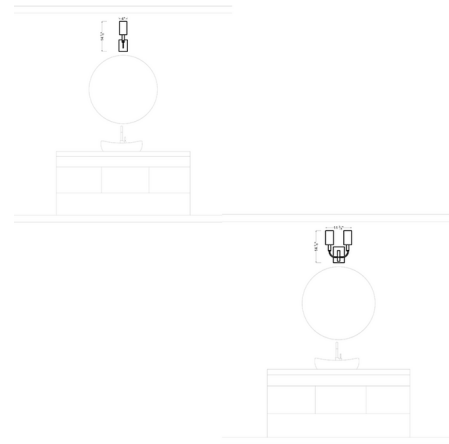

Description

The sleek and minimal Brianna Wall Sconce adds a clean decorative look to your interior space. The smooth frame has a removable linen shade, to change your look up as you wish. Note: One light option does not install on a standard junction box and requires a 2 inch x 4 inch single gang junction box.

Specifications

COLOR White Linen
BODY FINISH Burnished Brass
WATTAGE 5W
DIMMER Standard 120V
DIMENSIONS 4"W x 14.13"H x 5.62"D
BULB NOT INCLUDED 1 x B11/Candelabra (E12)/5W/120V LED
OTHER BULB OPTIONS 1 x B10/Candelabra (E12)/60W/120V Incandescent

Technical Information

PRODUCT DIMENSIONS Backplate: 3"W x 5"H

Shown in burnished brass / white linen

CLICK TO VIEW PRODUCT

Notes: