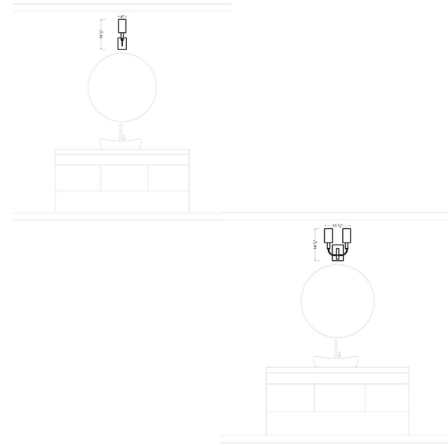

Description

The sleek and minimal Brianna Wall Sconce adds a clean decorative look to your interior space. The smooth frame has a removable linen shade, to change your look up as you wish. Note: One light option does not install on a standard junction box and requires a 2 inch x 4 inch single gang junction box.

Specifications

COLOR White Linen
BODY FINISH Burnished Brass
WATTAGE 5W
DIMMER Standard 120V
DIMENSIONS 4"W x 14.13"H x 5.62"D
BULB NOT INCLUDED 1 x B11/Candelabra (E12)/5W/120V LED
OTHER BULB OPTIONS 1 x B10/Candelabra (E12)/60W/120V Incandescent

Technical Information

PRODUCT DIMENSIONS Backplate: 3"W x 5"H

Shown in burnished brass / white linen

CLICK TO VIEW PRODUCT

Notes: