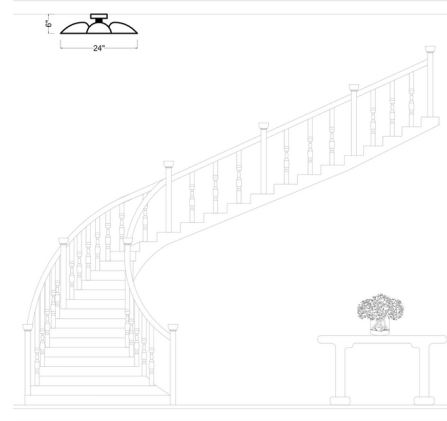

Description

Jane Semi Flush Mount is a sleek addition to any room in your home. Features a Burnished Brass finish with Matte White or Midnight Black shades. Canopy: 5 inch diameter. ETL listed.

Shown in burnished brass / midnight black

Specifications

COLOR Midnight Black
BODY FINISH Burnished Brass
WATTAGE 180W
DIMMER Standard 120V
DIMENSIONS 24"W x 6"H
BULB NOT INCLUDED 3 x G16.5/Candelabra (E12)/60W/120V Incandescent

CLICK TO VIEW PRODUCT