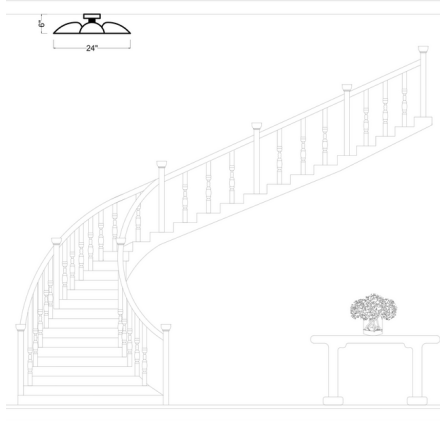

Description

Jane Semi Flush Mount is a sleek addition to any room in your home. Features a Burnished Brass finish with Matte White or Midnight Black shades. Canopy: 5 inch diameter. ETL listed.

Shown in burnished brass / midnight black

Specifications

COLOR Midnight Black
BODY FINISH Burnished Brass
WATTAGE 180W
DIMMER Standard 120V
DIMENSIONS 24"W x 6"H
BULB NOT INCLUDED 3 x G16.5/Candelabra (E12)/60W/120V Incandescent

CLICK TO VIEW PRODUCT