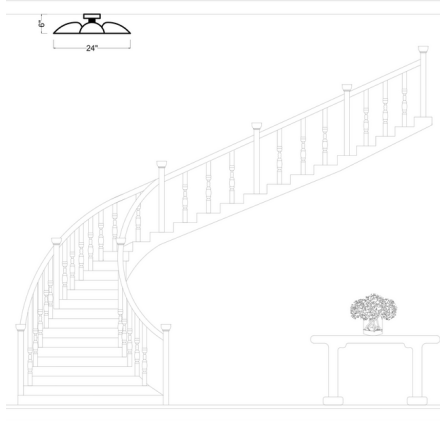

## Jane Semi Flush Ceiling Light By Visual Comfort Studio

### Description

Jane Semi Flush Mount is a sleek addition to any room in your home. Features a Burnished Brass finish with Matte White or Midnight Black shades. Canopy: 5 inch diameter. ETL listed.

Shown in burnished brass / midnight black

### Specifications

COLOR . . . . . Midnight Black  
BODY FINISH . . . . . Burnished Brass  
WATTAGE . . . . . 180W  
DIMMER . . . . . Standard 120V  
DIMENSIONS . . . . . 24"W x 6"H  
BULB NOT INCLUDED . . . . . 3 x G16.5/Candelabra (E12)/60W/120V Incandescent