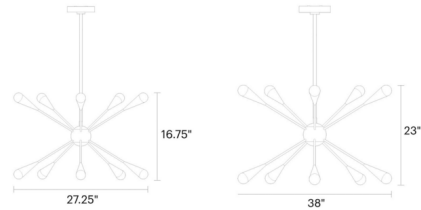

### Description

The sputnik-inspired Jax Chandelier features a Polished Nickel, Burnished Brass, or Midnight Black with Burnished Brass finish. Available with ten or twelve lights. Slope ceiling hardware included allowing installation on slope of up to 23 degrees. Canopy: 5.5 inch diameter. ETL listed. Suitable for damp locations. NOTE: Polished Nickel no longer available in 12 light version.

### Specifications

COLOR . . . . . N/A  
BODY FINISH . . . . . Midnight Black / Burnished Brass  
WATTAGE . . . . . 90W  
DIMMER . . . . . Standard 120V  
DIMENSIONS . . . . . 27.25"W x 16.75"H  
BULB NOT INCLUDED . . . . . 10 x G16.5/Candelabra (E12)/9W/120V LED

### Technical Information

PRODUCT DIMENSIONS . . . . . Downrods: One 6" and Four 12" Included

Shown in midnight black / burnished brass

CLICK TO VIEW PRODUCT

Notes: