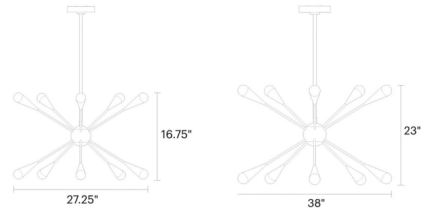

### Description

The sputnik-inspired Jax Chandelier features a Polished Nickel, Burnished Brass, or Midnight Black with Burnished Brass finish. Available with ten or twelve lights. Slope ceiling hardware included allowing installation on slope of up to 23 degrees. Canopy: 5.5 inch diameter. ETL listed. Suitable for damp locations. NOTE: Polished Nickel no longer available in 12 light version.

### Specifications

COLOR . . . . . N/A  
BODY FINISH . . . . . Midnight Black / Burnished Brass  
WATTAGE . . . . . 90W  
DIMMER . . . . . Standard 120V  
DIMENSIONS . . . . . 27.25\"W x 16.75\"H  
BULB NOT INCLUDED . . . . . 10 x G16.5/Candelabra (E12)/9W/120V LED

### Technical Information

PRODUCT DIMENSIONS . . . . . Downrods: One 6\" and Four 12\" Included

CLICK TO VIEW PRODUCT

Notes: