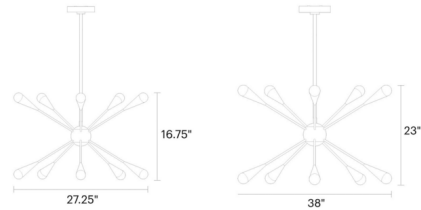

By Visual Comfort Studio

Description

The sputnik-inspired Jax Chandelier features a Polished Nickel, Burnished Brass, or Midnight Black with Burnished Brass finish. Available with ten or twelve lights. Slope ceiling hardware included allowing installation on slope of up to 23 degrees. Canopy: 5.5 inch diameter. ETL listed. Suitable for damp locations. NOTE: Polished Nickel no longer available in 12 light version.

Specifications

COLOR N/A
BODY FINISH Midnight Black / Burnished Brass
WATTAGE 90W
DIMMER Standard 120V
DIMENSIONS 27.25"W x 16.75"H
BULB NOT INCLUDED 10 x G16.5/Candelabra (E12)/9W/120V LED

Technical Information

PRODUCT DIMENSIONS Downrods: One 6" and Four 12" Included

Shown in midnight black / burnished brass

CLICK TO VIEW PRODUCT

Notes: