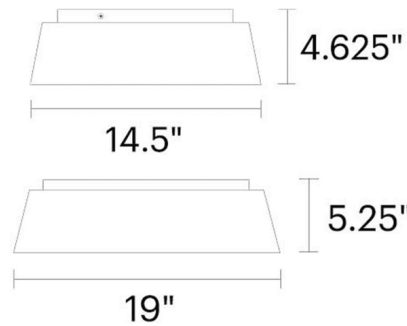

Shown in midnight black / clear

Specifications

COLOR	Clear
BODY FINISH	Midnight Black
WATTAGE	15W
DIMMER	Standard 120V
DIMENSIONS	14.5"W x 4.63"H
BULB NOT INCLUDED	3 x B11/Candelabra (E12)/5W/120V LED
OTHER BULB OPTIONS	3 x B10/Candelabra (E12)/60W/120V Incandescent