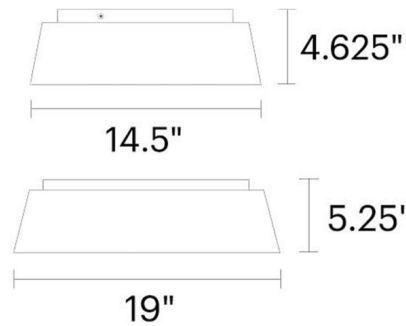

Shown in midnight black / clear

Specifications

COLOR	Clear
BODY FINISH	Midnight Black
WATTAGE	15W
DIMMER	Standard 120V
DIMENSIONS	14.5"W x 4.63"H
BULB NOT INCLUDED	3 x B11/Candelabra (E12)/5W/120V LED
OTHER BULB OPTIONS	3 x B10/Candelabra (E12)/60W/120V Incandescent