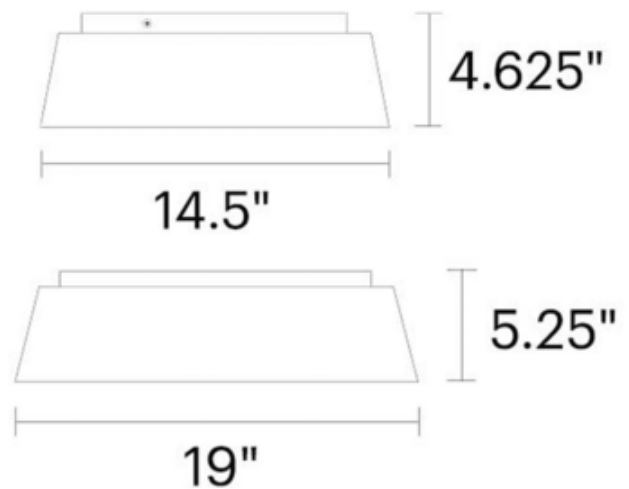

DESIGNER

ED Ellen DeGeneres

BRAND

Visual Comfort Studio

DESCRIPTION

The sleek and minimal Asher 3-Light Flush Mount features a Midnight Black or Matte White shade with a Gold Leaf lining and silk screen glass diffuser. Available in two sizes. Damp location rated. ETL listed.

Shown in: Midnight Black / Clear

SHADE COLOR	Clear
BODY FINISH	Midnight Black
WATTAGE	15W
DIMMER	Standard 120V
DIMENSIONS	14.5"W x 4.63"H
BULB NOT INCLUDED	
LAMP	3 x B11/Candelabra (E12)/5W/120V LED 3 x B10/Candelabra (E12)/60W/120V Incandescent