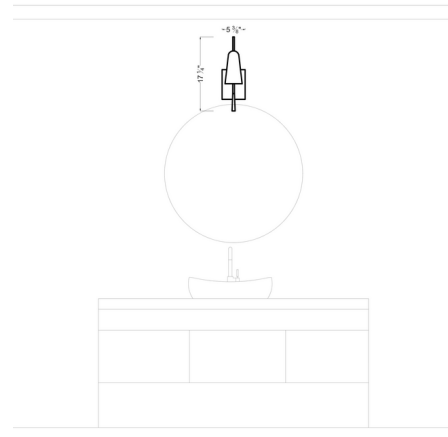

Description

The Simon Wall Sconce is an adjustable task oriented fixture that has swivel functionality to shine light where you need it. Features a Midnight Black or Matte White finish with Burnished Brass accents or all Burnished Brass finish. On/off switch on backplate. Includes cord and cord cover for plug-in installation or can be hardwired. ETL listed. Suitable for damp locations.

Specifications

COLOR	N/A
BODY FINISH	Midnight Black
WATTAGE	8W
DIMMER	Standard 120V
DIMENSIONS	5.38"W x 17.25"H x 24.38"D
BULB NOT INCLUDED	1 x A19/Medium (E26)/8W/120V LED
OTHER BULB OPTIONS	1 x A19/Medium (E26)/120V LED

Technical Information

PRODUCT DIMENSIONS	Backplate: 4.9"W x 6.9"H
--------------------	--------------------------

Shown in midnight black

CLICK TO VIEW PRODUCT

Notes: