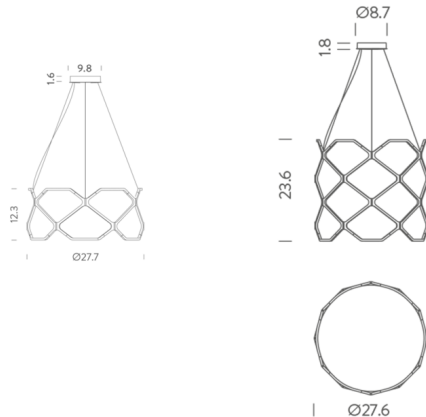

Shown in black