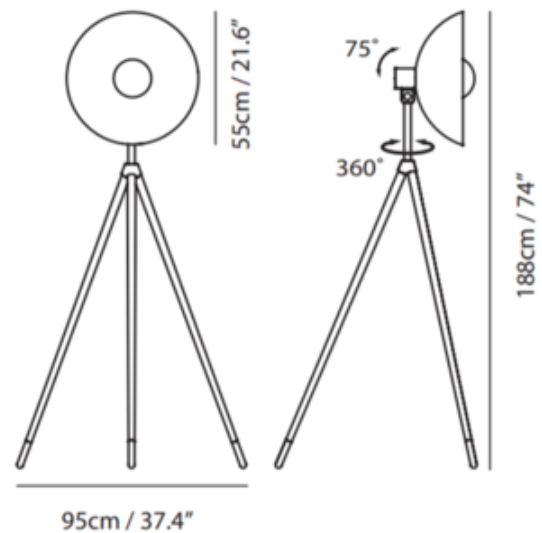

COMPANY	PROJECT	FIXTURE TYPE	APPROVED BY	DATE