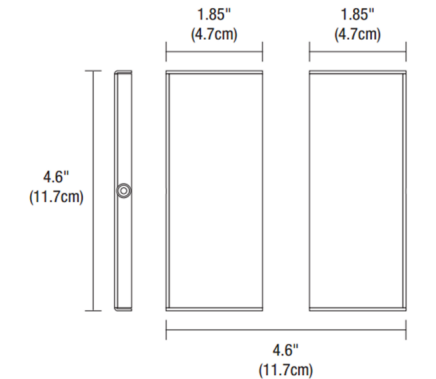

Lightology

lightology.com
866-954-4489
04-27-26

Project: _____

Company: _____

Location: _____ Fixture Type: _____

SPEC #: **EDG779808**

Approved On: _____ Approved By: _____

Nova Ceiling 4 Inch Square Split Canopy By PureEdge Lighting

Description

The Nova Ceiling 4 Inch Square Split Canopy (included with 4S selected in fixture ordering code) fits on a standard 4 inch electrical box with round plaster ring. It fits flush along the channel while covering junction box. The canopy may float anywhere along the channel.

Shown in satin nickel

Specifications

COLOR	N/A
BODY FINISH	Satin Nickel
WATTAGE	N/A
DIMMER	N/A
DIMENSIONS	4.6"W x 4.6"H
BULB	N/A

CLICK TO VIEW PRODUCT

Notes: