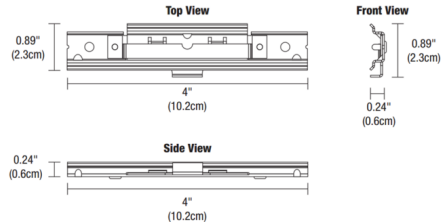

### Description

The Ceiling Mounting Locking Clips are provided with every 2 feet of Nova Channel and may be ordered separately as replacement parts. The channel slides into the clip and locks in place staying securely fastened to the ceiling.

### Specifications

COLOR	N/A
BODY FINISH	Aluminum
WATTAGE	N/A
DIMMER	N/A
DIMENSIONS	4"W x 0.89"H x 0.24"D
BULB	N/A

CLICK TO VIEW PRODUCT

Notes: