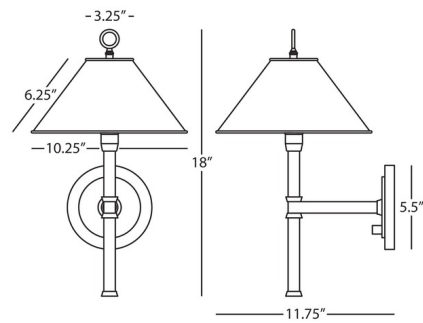

Description

The Aaron Wall Light is a sleek contemporary piece, perfect in any room of your home. The tapered shade and armed frame offer an elegant silhouette, while the Warm Brass and Bronze finishes create a welcoming ambiance. UL listed.

Shown in warm brass / black

Specifications

COLOR	Black
BODY FINISH	Warm Brass
WATTAGE	5W
DIMMER	Standard 120V
DIMENSIONS	11.63"W x 18"H x 11.63"D
BULB NOT INCLUDED	1 x B11/Candelabra (E12)/5W/120V LED
OTHER BULB OPTIONS	1 x B10/Candelabra (E12)/60W/120V Incandescent
COUNTRY OF ORIGIN	China