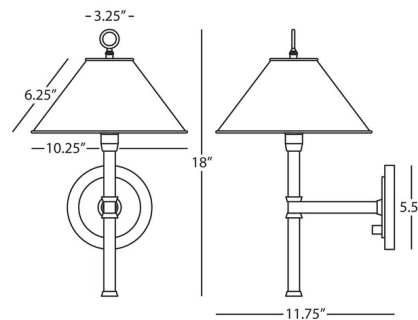

Description

The Aaron Wall Light is a sleek contemporary piece, perfect in any room of your home. The tapered shade and armed frame offer an elegant silhouette, while the Warm Brass and Bronze finishes create a welcoming ambiance. UL listed.

Shown in warm brass / black

Specifications

COLOR	Black
BODY FINISH	Warm Brass
WATTAGE	5W
DIMMER	Standard 120V
DIMENSIONS	11.63"W x 18"H x 11.63"D
BULB NOT INCLUDED	1 x B11/Candelabra (E12)/5W/120V LED
OTHER BULB OPTIONS	1 x B10/Candelabra (E12)/60W/120V Incandescent
COUNTRY OF ORIGIN	China