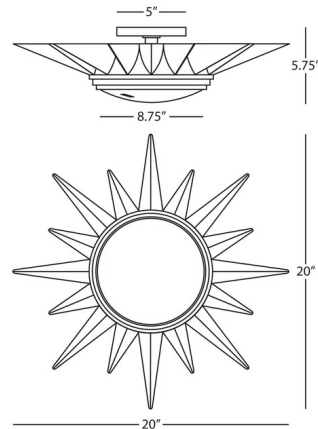

By Robert Abbey

Description

The Cosmos Ceiling Light is reminiscent of the galaxy with its visually striking starburst design. A frosted glass diffuser softens light for a pleasant, inviting glow.

Shown in warm brass / frosted

Specifications

COLOR	Frosted
BODY FINISH	Warm Brass
WATTAGE	120W
DIMMER	Standard 120V
DIMENSIONS	19.88"W x 5.75"H
BULB NOT INCLUDED	2 x B10/Medium (E26)/60W/120V Incandescent
COUNTRY OF ORIGIN	China

CLICK TO VIEW PRODUCT