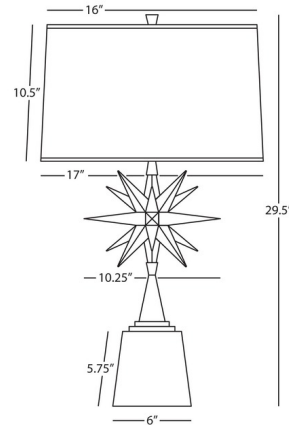

### Specifications

COLOR	Oyster Linen
BODY FINISH	Antique Silver
WATTAGE	150W
DIMMER	N/A
DIMENSIONS	17"W x 29.5"H
BULB NOT INCLUDED	1 x A19/Medium (E26)/150W/120V Incandescent
COUNTRY OF ORIGIN	China

CLICK TO VIEW PRODUCT