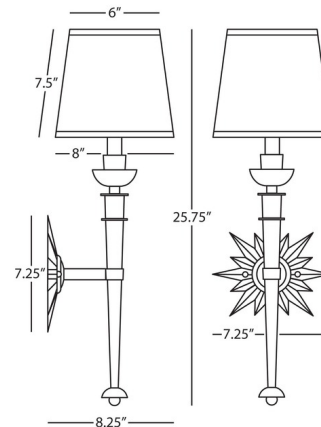

By Robert Abbey

Description

The Cosmos Wall Light is reminiscent of the galaxy with its starburst-shaped backplate. The decorative stem recalls the grandeur of Art Deco design, and it supports a neatly tapered linen shade which provides a softly diffused glow. UL listed.

Shown in warm brass / oyster linen

Specifications

COLOR	Oyster Linen
BODY FINISH	Warm Brass
WATTAGE	5W
DIMMER	Standard 120V
DIMENSIONS	7.25"W x 25.75"H x 8.25"D
BULB NOT INCLUDED	1 x B11/Candelabra (E12)/5W/120V LED
OTHER BULB OPTIONS	1 x B10/Candelabra (E12)/60W/120V Incandescent
COUNTRY OF ORIGIN	China