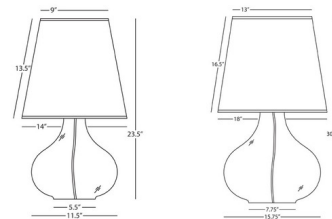

By Robert Abbey

Description

The Julia Table Lamp is a bold contemporary piece, perfect in any room of your home. The transparent, gourd-shaped body is topped by a tapered organza fabric shade for a light, ethereal look. The cord visible through the body of the lamp, adding an understated detail. On/off switch located on cord. Comes with 8 feet of black fabric cord. UL listed.

Shown in transparent / black organza

Specifications

COLOR Black Organza
BODY FINISH Transparent
WATTAGE 100W
DIMMER Included
DIMENSIONS 14"W x 23.5"H
BULB NOT INCLUDED 1 x A19/Medium (E26)/100W/120V Incandescent
COUNTRY OF ORIGIN China