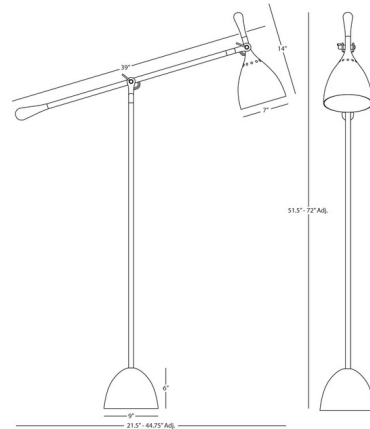

By Robert Abbey

Description

The Ledger Floor Lamp is a sleek industrial inspired piece that perfectly directs light where you need it. The arm raises and lower the shade to suit your needs. Comes with a 12 foot cord. UL listed.

Shown in warm brass

Specifications

COLOR	N/A
BODY FINISH	Warm Brass
WATTAGE	8W
DIMMER	Included
DIMENSIONS	39"W x 72"H
BULB NOT INCLUDED	1 x A19/Medium (E26)/8W/120V LED
OTHER BULB OPTIONS	1 x A19/Medium (E26)/60W/120V Incandescent
COUNTRY OF ORIGIN	China