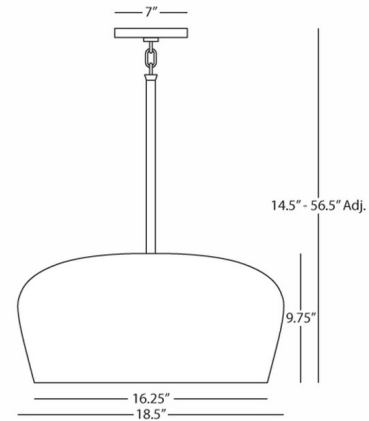

By Robert Abbey

Description

The Bumper Pendant, part of the Rico Espinet Collection, is a simple contemporary piece, perfect for any room in your home. 56.5 inches maximum length. UL listed. Compatible with sloped ceilings.

Shown in warm brass

Specifications

COLOR	N/A
BODY FINISH	Warm Brass
WATTAGE	150W
DIMMER	Standard 120V
DIMENSIONS	56.5"L x 18.38"W x 9"H
BULB NOT INCLUDED	1 x G25/Medium (E26)/150W/120V Incandescent
COUNTRY OF ORIGIN	China