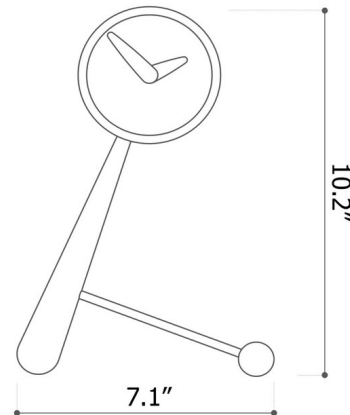

Shown in polished brass / walnut

Specifications

COLOR	Walnut
BODY FINISH	Polished Brass
WATTAGE	N/A
DIMMER	N/A
DIMENSIONS	7.1"W x 10.2"H
BULB	N/A

CLICK TO VIEW PRODUCT

Notes: