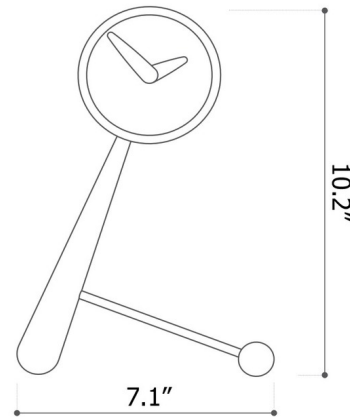

By Nomon

Description

Mini Puntero Table Clock is made of Walnut with a Graphite or Polished Brass face.

Shown in polished brass / walnut

Specifications

COLOR	Walnut
BODY FINISH	Polished Brass
WATTAGE	N/A
DIMMER	N/A
DIMENSIONS	7.1"W x 10.2"H
BULB	N/A