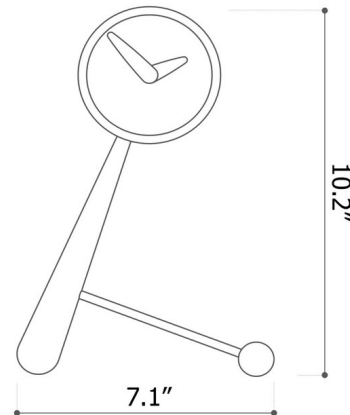

## Mini Puntero Table Clock

By Nomon

### Description

Mini Puntero Table Clock is made of Walnut with a Graphite or Polished Brass face.

Shown in polished brass / walnut

### Specifications

COLOR	Walnut
BODY FINISH	Polished Brass
WATTAGE	N/A
DIMMER	N/A
DIMENSIONS	7.1"W x 10.2"H
BULB	N/A

CLICK TO VIEW PRODUCT

Notes: