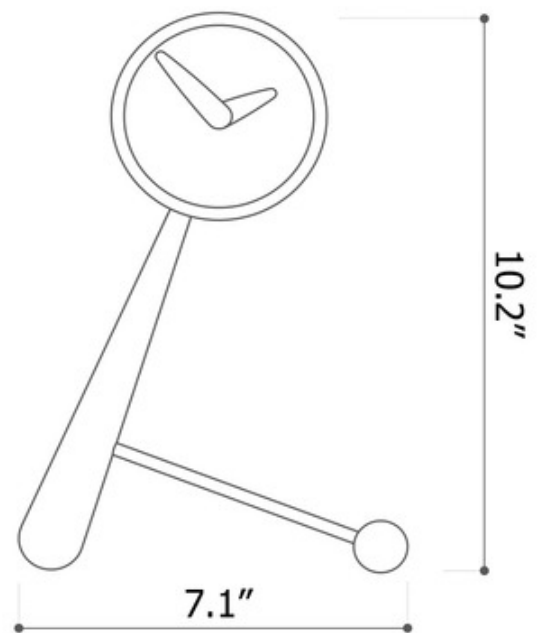

**BRAND**

Nomon

**DESCRIPTION**

Mini Puntero Table Clock is made of Walnut with a Graphite or Polished Brass face.

Shown in: Polished Brass / Walnut

<b>COLOR</b>	Walnut
<b>BODY FINISH</b>	Polished Brass
<b>WATTAGE</b>	N/A
<b>DIMMER</b>	N/A
<b>DIMENSIONS</b>	7.1"W x 10.2"H
<b>LAMP</b>	N/A

**SPEC #** NOM780044

COMPANY	PROJECT	FIXTURE TYPE	APPROVED BY	DATE