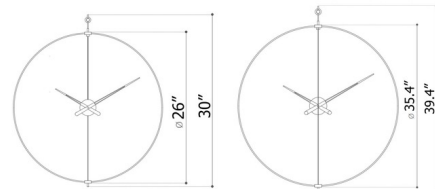

## Barcelona Wall Clock

By Nomon

### Description

The Barcelona Wall Clock features a Black glass fiber double-ring that contains the walnut case and clock hands in the center. This wall clock that Nomon offers us is a very original accessory that is ideal for design houses since it has a style that makes it a unique piece by perfectly combining with the various types of modern decoration that exist today. Requires 1 AA battery.

### Specifications

COLOR	Black
BODY FINISH	Walnut
WATTAGE	N/A
DIMMER	N/A
DIMENSIONS	26"W x 29"H
BULB	N/A

CLICK TO VIEW PRODUCT

Notes: