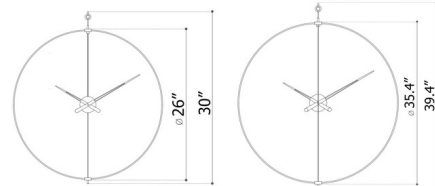

By Nomon

Description

The Barcelona Wall Clock features a Black glass fiber double-ring that contains the walnut case and clock hands in the center. This wall clock that Nomon offers us is a very original accessory that is ideal for design houses since it has a style that makes it a unique piece by perfectly combining with the various types of modern decoration that exist today. Requires 1 AA battery.

Shown in walnut / black

Specifications

COLOR	Black
BODY FINISH	Walnut
WATTAGE	N/A
DIMMER	N/A
DIMENSIONS	26"W x 29"H
BULB	N/A

CLICK TO VIEW PRODUCT

Notes: