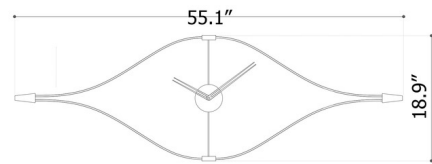

## Look Wall Clock By Nomon

### Description

The statement-making Look Wall Clock is sure to be the focal point in any space. Made of Black fiberglass and Walnut.

Shown in walnut / black

### Specifications

COLOR	Black
BODY FINISH	Walnut
WATTAGE	N/A
DIMMER	N/A
DIMENSIONS	55.1"W x 18.9"H
BULB	N/A

CLICK TO VIEW PRODUCT

Notes: