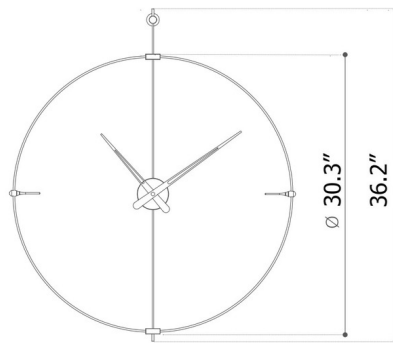

## Mini Bilbao Wall Clock

By Nomon

### Description

The Mini Bilbao Wall Clock is made of Black fiberglass and Walnut.

Shown in brass / black

### Specifications

COLOR	Black
BODY FINISH	Brass
WATTAGE	N/A
DIMMER	N/A
DIMENSIONS	30.3"W x 36.2"H
BULB	N/A

CLICK TO VIEW PRODUCT

Notes: