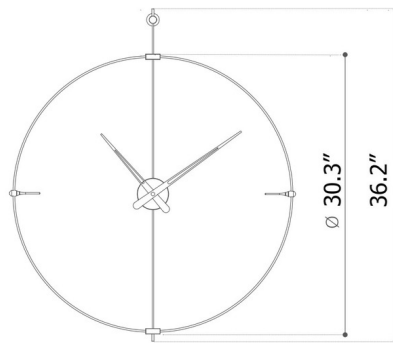

By Nomon

Description

The Mini Bilbao Wall Clock is made of Black fiberglass and Walnut.

Shown in brass / black

Specifications

COLOR	Black
BODY FINISH	Brass
WATTAGE	N/A
DIMMER	N/A
DIMENSIONS	30.3"W x 36.2"H
BULB	N/A