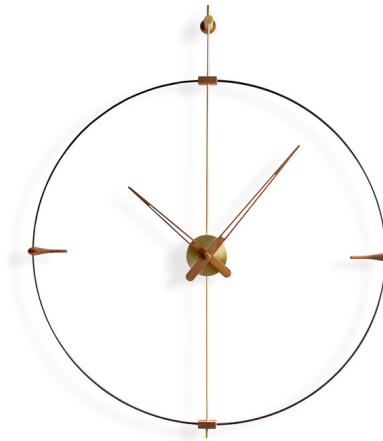

Lightology

lightology.com
866-954-4489
04-25-26

Project: _____

Company: _____

Location: _____ Fixture Type: _____

SPEC #: **NOM780049**

Approved On: _____ Approved By: _____

Mini Bilbao Wall Clock

By Nomon

Description

The Mini Bilbao Wall Clock is made of Black fiberglass and Walnut.

Shown in brass / black

Specifications

COLOR	Black
BODY FINISH	Brass
WATTAGE	N/A
DIMMER	N/A
DIMENSIONS	30.3"W x 36.2"H
BULB	N/A