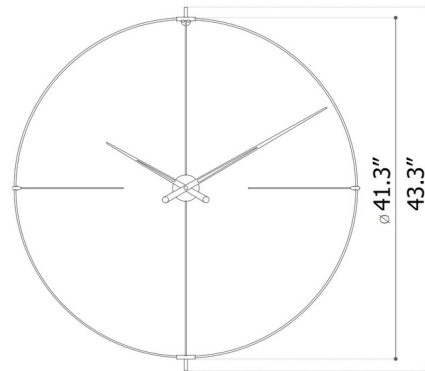

Lightology

lightology.com
866-954-4489
04-25-26

Project: _____
Company: _____
Location: _____ Fixture Type: _____
SPEC #: **NOM780050**
Approved On: _____ Approved By: _____

Bilbao N Wall Clock

By Nomon

Description

The Bilbao N Wall Clock features Walnut hands with a White or Black circle frame.

Specifications

COLOR	Black
BODY FINISH	Walnut
WATTAGE	N/A
DIMMER	N/A
DIMENSIONS	41.3"W x 43.3"H
BULB	N/A

Shown in walnut / black