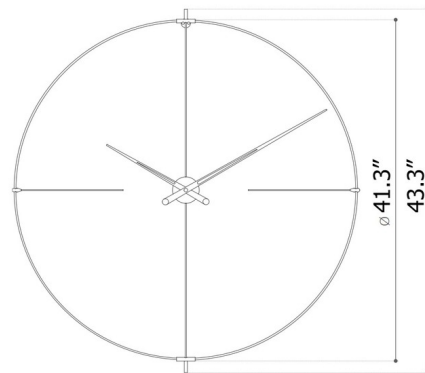

By Nomon

Description

The Bilbao L Wall Clock features White or Black hands with a White or Black circle frame.

Shown in white / black

Specifications

COLOR	Black
BODY FINISH	White
WATTAGE	N/A
DIMMER	N/A
DIMENSIONS	41.3"W x 43.3"H
BULB	N/A