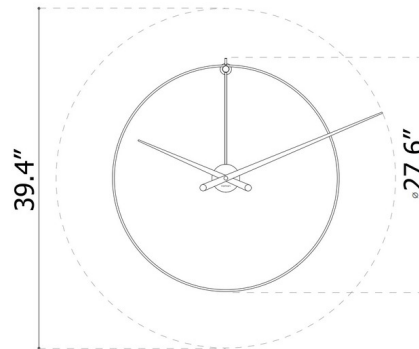

By Nomon

Description

The New Anda Wall Clock features a Polished Steel circle frame with Black lacquered Walnut hands. Requires 1 AA battery.

Shown in stainless steel / black

Specifications

COLOR	Black
BODY FINISH	Stainless Steel
WATTAGE	N/A
DIMMER	N/A
DIMENSIONS	39.4"W x 39.4"H
BULB	N/A