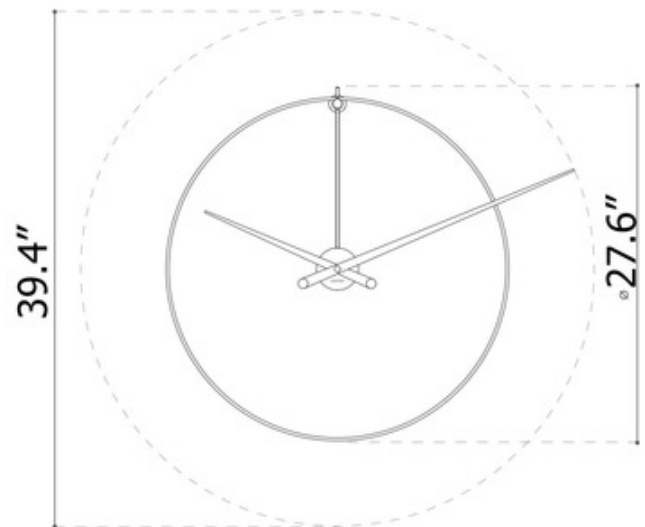

BRAND

Nomon

DESCRIPTION

The New Anda Wall Clock features a Polished Steel circle frame with Black lacquered Walnut hands. Requires 1 AA battery.

Shown in: Stainless Steel / Black

COLOR	Black
BODY FINISH	Stainless Steel
WATTAGE	N/A
DIMMER	N/A
DIMENSIONS	39.4"W x 39.4"H
LAMP	N/A