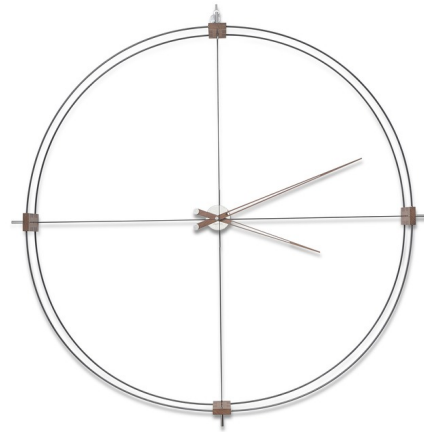

Lightology

lightology.com
866-954-4489
06-17-25

Project: _____

Company: _____

Location: _____ Fixture Type: _____

SPEC #: **NOM780057**

Approved On: _____ Approved By: _____

Delmori Wall Clock By Nomon

Description

The Delmori Wall Clock features a Black or White circle frame with Walnut accents.

Shown in black / walnut

Specifications

COLOR	Walnut
BODY FINISH	Black
WATTAGE	N/A
DIMMER	N/A
DIMENSIONS	51.2"W x 51.2"H
BULB	N/A