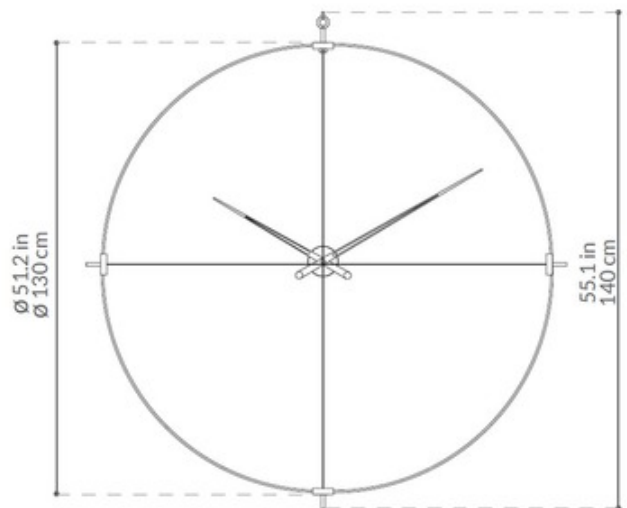

BRAND

Nomon

DESCRIPTION

The Delmori Wall Clock features a Black or White circle frame with Walnut accents.

Shown in: Black / Walnut

SHADE COLOR	Walnut
BODY FINISH	Black
WATTAGE	N/A
DIMMER	N/A
DIMENSIONS	51.2"W x 51.2"H
LAMP	N/A

ITEM NUMBER

NOM780057

COMPANY

PROJECT

FIXTURE TYPE

APPROVED BY

DATE