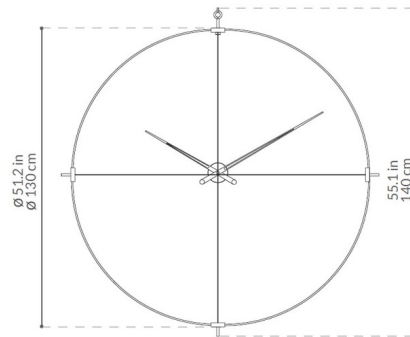

Description

The Delmori Wall Clock features a Black or White circle frame with Walnut accents.

Shown in black / walnut

Specifications

COLOR	Walnut
BODY FINISH	Black
WATTAGE	N/A
DIMMER	N/A
DIMENSIONS	51.2"W x 51.2"H
BULB	N/A