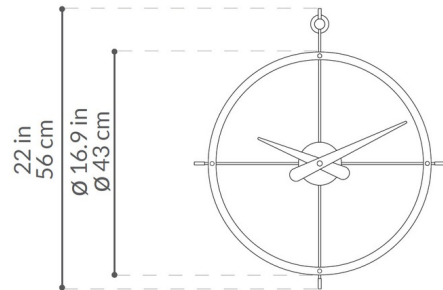

By Nomon

Description

The Dos Puntos Wall Clock emulates the characteristics of a more aerial and artistic element that is decorative, impressive that all its aesthetic load can be functional at the same time. Its appearance will accompany the notion of modest and free furniture. Looking extraordinary in a space where geometric and linear designs prevail. Available in Polished Steel, Polished Steel with Calabo wood, or Polished Brass with Calabo wood. Requires 1 A A battery.

Shown in stainless steel / calabo

Specifications

COLOR	N/A
BODY FINISH	Stainless Steel / Calabo
WATTAGE	N/A
DIMMER	N/A
DIMENSIONS	16.9"W x 22"H
BULB	N/A

CLICK TO VIEW PRODUCT

Notes: