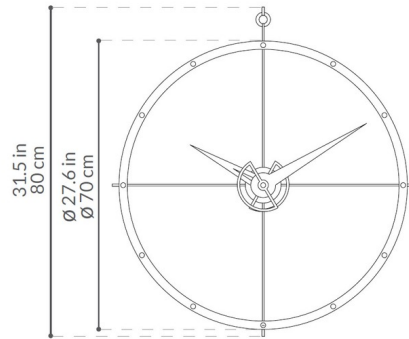

Shown in brass / stainless steel

Specifications

COLOR	N/A
BODY FINISH	Brass / Stainless Steel
WATTAGE	N/A
DIMMER	N/A
DIMENSIONS	27.6"W x 27.6"H
BULB	N/A

CLICK TO VIEW PRODUCT

Notes: