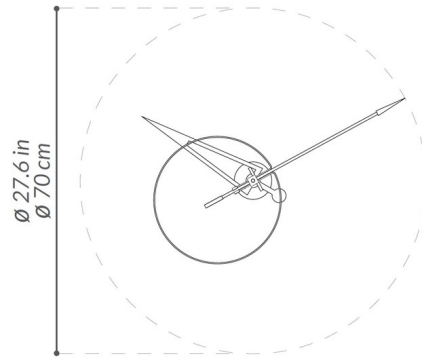

By Nomon

Description

The Criss Wall Clock is available in Chrome with a Red and Walnut arrow, Chrome with a Walnut and White arrow, or Polished Brass with a Black and Walnut arrow.

Shown in chrome / white

Specifications

COLOR	N/A
BODY FINISH	Chrome / White
WATTAGE	N/A
DIMMER	N/A
DIMENSIONS	27.6"W x 27.6"H
BULB	N/A

CLICK TO VIEW PRODUCT

Notes: