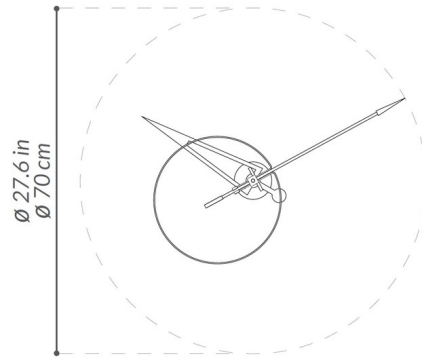

## Cris Wall Clock

By Nomon

### Description

The Criss Wall Clock is available in Chrome with a Red and Walnut arrow, Chrome with a Walnut and White arrow, or Polished Brass with a Black and Walnut arrow.

Shown in chrome / white

### Specifications

COLOR	N/A
BODY FINISH	Chrome / White
WATTAGE	N/A
DIMMER	N/A
DIMENSIONS	27.6"W x 27.6"H
BULB	N/A

CLICK TO VIEW PRODUCT

Notes: