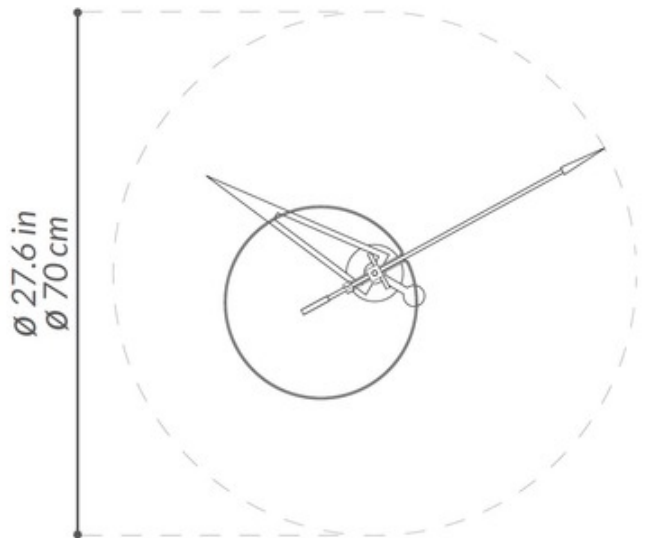

BRAND

Nomon

DESCRIPTION

The Criss Wall Clock is available in Chrome with a Red and Walnut arrow, Chrome with a Walnut and White arrow, or Polished Brass with a Black and Walnut arrow.

Shown in: Chrome / White

COLOR	N/A
BODY FINISH	Chrome / White
WATTAGE	N/A
DIMMER	N/A
DIMENSIONS	27.6"W x 27.6"H
LAMP	N/A

SPEC # NOM780065

COMPANY	PROJECT	FIXTURE TYPE	APPROVED BY	DATE