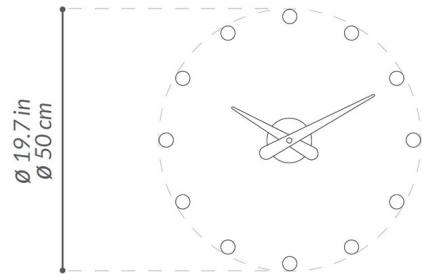

By Nomon

Description

The Rodon Mini Wall Clock features a Chrome finish with Black, White, or Red hands.

Shown in chrome / red

Specifications

| | |
|-------------|-----------------|
| COLOR | Red |
| BODY FINISH | Chrome |
| WATTAGE | N/A |
| DIMMER | N/A |
| DIMENSIONS | 19.7"W x 19.7"H |
| BULB | N/A |