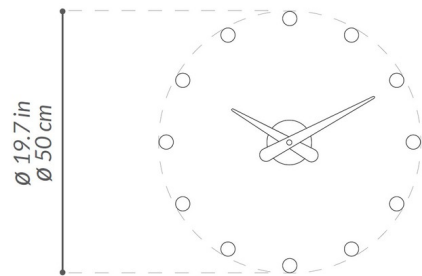

By Nomon

Description

The Rodon Mini Wall Clock features a Chrome finish with Black, White, or Red hands.

Shown in chrome / red

Specifications

COLOR	Red
BODY FINISH	Chrome
WATTAGE	N/A
DIMMER	N/A
DIMENSIONS	19.7"W x 19.7"H
BULB	N/A