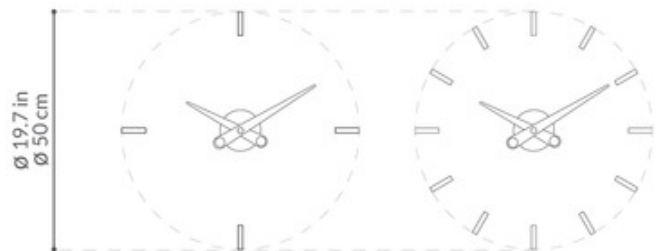

COMPANY	PROJECT	FIXTURE TYPE	APPROVED BY	DATE