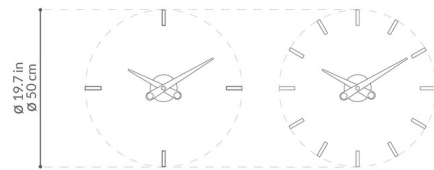

Description

The Puntos Suspensivos Wall Clock features a Chrome finish with Black, Red, Steel, or White hands. Available with 4 or 12 hour marks.

Shown in chrome / white

Specifications

COLOR	White
BODY FINISH	Chrome
WATTAGE	N/A
DIMMER	N/A
DIMENSIONS	19.7"W x 19.7"H
BULB	N/A