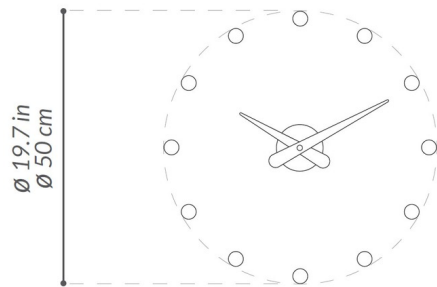

### Specifications

COLOR	N/A
BODY FINISH	Walnut / Graphite Steel
WATTAGE	N/A
DIMMER	N/A
DIMENSIONS	19.7"W x 19.7"H
BULB	N/A

CLICK TO VIEW PRODUCT

Notes: