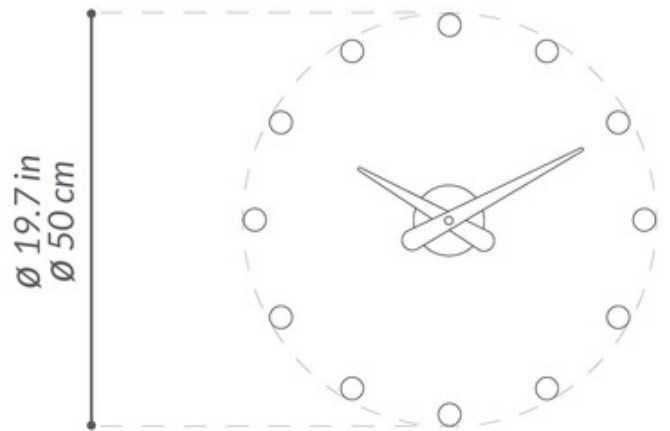

COMPANY

PROJECT

FIXTURE TYPE

APPROVED BY

DATE