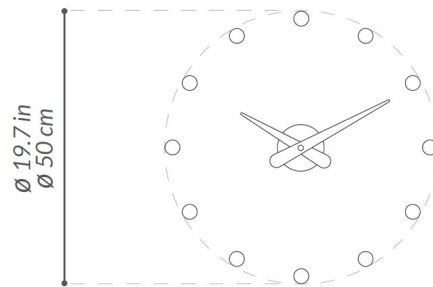

### Specifications

COLOR	N/A
BODY FINISH	Walnut / Graphite Steel
WATTAGE	N/A
DIMMER	N/A
DIMENSIONS	19.7"W x 19.7"H
BULB	N/A

CLICK TO VIEW PRODUCT

Notes: