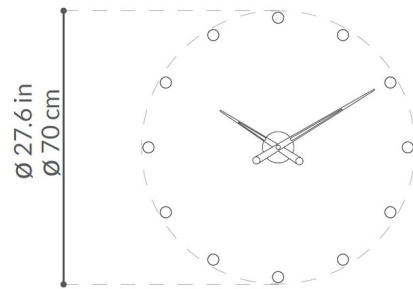

## Rodon I Wall Clock

By Nomon

### Description

The Rodon Wall Clock features a Chrome finish with Red, Black, White, or Steel hands. Available with 4 or 12 hour marks.

Shown in chrome / steel

### Specifications

COLOR	Steel
BODY FINISH	Chrome
WATTAGE	N/A
DIMMER	N/A
DIMENSIONS	27.6"W x 27.6"H
BULB	N/A

CLICK TO VIEW PRODUCT

Notes: