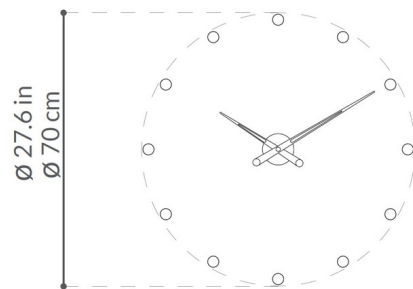

By Nomon

Description

The Rodon Wall Clock features a Chrome finish with Red, Black, White, or Steel hands. Available with 4 or 12 hour marks.

Shown in chrome / steel

Specifications

COLOR	Steel
BODY FINISH	Chrome
WATTAGE	N/A
DIMMER	N/A
DIMENSIONS	27.6"W x 27.6"H
BULB	N/A