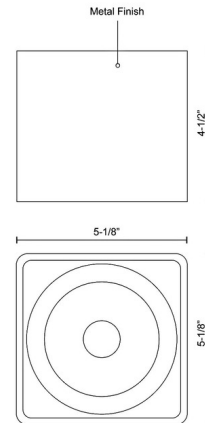

Specifications

COLOR	N/A
BODY FINISH	Black
WATTAGE	15W
DIMMER	Low Voltage Electronic
DIMENSIONS	5.12"W x 4.5"H
INTEGRATED LED MODULE	1 x LED/15W/120-277V LED

Technical Information

LAMP LIFE	50000 hours
COLOR RENDERING	90 CRI
LAMP COLOR	3000K
LUMENS/WATT	54.20
LUMINOUS FLUX	813 lumens

Shown in black

CLICK TO VIEW PRODUCT

Notes: