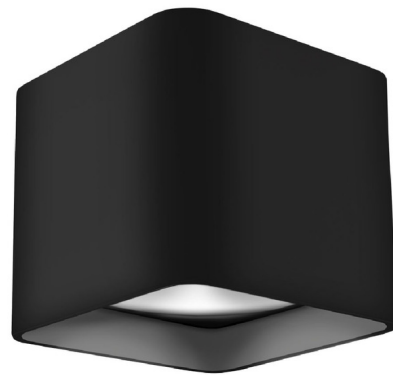

Lightology

lightology.com
866-954-4489
06-04-26

Project: _____

Company: _____

Location: _____ Fixture Type: _____

SPEC #: **KZC780293**

Approved On: _____ Approved By: _____

Falco Square Ceiling Flush Light By Kuzco Lighting

Description

The Falco Square Ceiling Flush Light brings a clean simplicity to your interior space. The cast aluminum square is complemented by a high-precision optical lens, shining light down across your area. Note: White finish is not available in 120V.

Specifications

COLOR	N/A
BODY FINISH	Black
WATTAGE	15W
DIMMER	Low Voltage Electronic
DIMENSIONS	5.12"W x 4.5"H
INTEGRATED LED MODULE	1 x LED/15W/120-277V LED

Technical Information

LAMP LIFE	50000 hours
COLOR RENDERING	90 CRI
LAMP COLOR	3000K
LUMENS/WATT	54.20
LUMINOUS FLUX	813 lumens