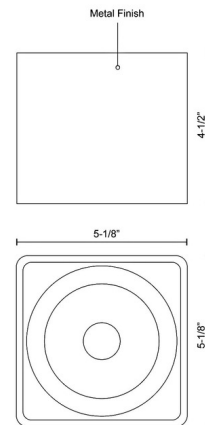

CLICK TO VIEW PRODUCT

Notes: