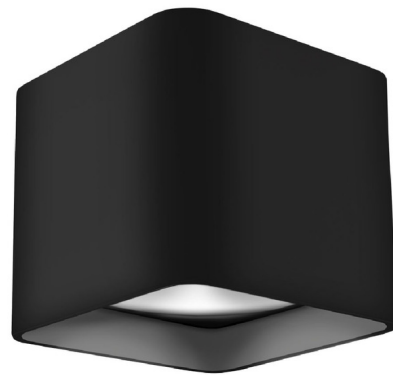

Lightology

lightology.com
866-954-4489
04-09-26

Project: _____

Company: _____

Location: _____ Fixture Type: _____

SPEC #: **KZC780293**

Approved On: _____ Approved By: _____

Falco Square Ceiling Flush Light

By Kuzco Lighting

Description

The Falco Square Ceiling Flush Light brings a clean simplicity to your interior space. The cast aluminum square is complemented by a high-precision optical lens, shining light down across your area. Note: White finish is not available in 120V.

Specifications

COLOR	N/A
BODY FINISH	Black
WATTAGE	15W
DIMMER	Low Voltage Electronic
DIMENSIONS	5.12"W x 4.5"H
INTEGRATED LED MODULE	1 x LED/15W/120-277V LED

Technical Information

LAMP LIFE	50000 hours
COLOR RENDERING	90 CRI
LAMP COLOR	3000K
LUMENS/WATT	54.20
LUMINOUS FLUX	813 lumens