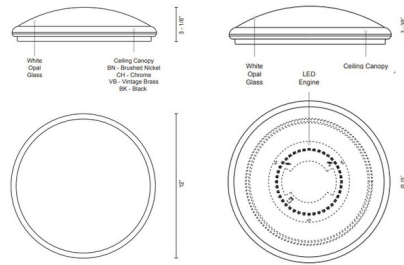

CLICK TO VIEW PRODUCT

Notes: