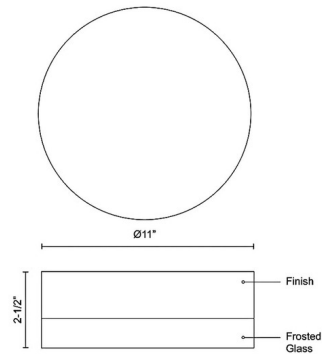

Shown in black / frosted