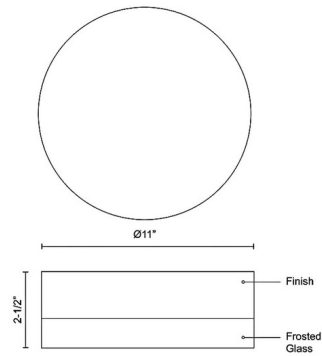

Shown in black / frosted