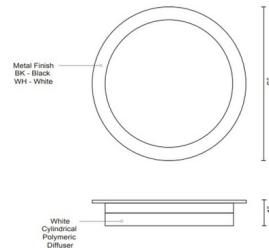

Description

The Stockton Flush Mount Ceiling Light brings a clean simple design to your interior space. ETL listed.

Specifications

COLOR Frosted
BODY FINISH Black
WATTAGE 14W
DIMMER Low Voltage Electronic
DIMENSIONS 6"W x 1"H
INTEGRATED LED MODULE 1 x LED/14W/120V LED

Technical Information

LAMP LIFE 50000 hours
LAMP COLOR 3000K
LUMENS/WATT 60.71
LUMINOUS FLUX 850 lumens

Shown in black / frosted

CLICK TO VIEW PRODUCT

Notes: