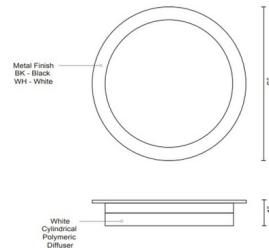

### Description

The Stockton Flush Mount Ceiling Light brings a clean simple design to your interior space. ETL listed.

### Specifications

COLOR . . . . . Frosted  
BODY FINISH . . . . . Black  
WATTAGE . . . . . 14W  
DIMMER . . . . . Low Voltage Electronic  
DIMENSIONS . . . . . 6"W x 1"H  
INTEGRATED LED MODULE . . . . . 1 x LED/14W/120V LED

### Technical Information

LAMP LIFE . . . . . 50000 hours  
LAMP COLOR . . . . . 3000K  
LUMENS/WATT . . . . . 60.71  
LUMINOUS FLUX . . . . . 850 lumens

Shown in black / frosted

CLICK TO VIEW PRODUCT

Notes: