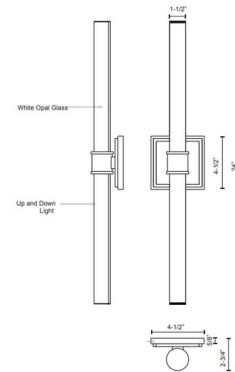

### Description

The Rona Bathroom Vanity Light features a White Opal glass diffuser with metal finished in Brushed Nickel, Chrome, Black or Brushed Gold. May be installed vertically or horizontally. ADA compliant. ETL listed. Suitable for damp locations.

### Specifications

COLOR	White Opal
BODY FINISH	Brushed Nickel
WATTAGE	29W
DIMMER	Low Voltage Electronic
DIMENSIONS	24"W x 4.5"H x 2.75"D
INTEGRATED LED MODULE	1 x LED/29W/120V LED