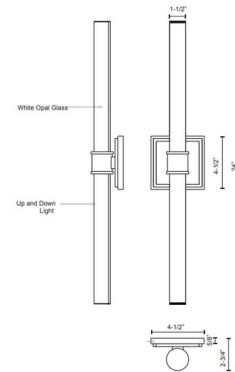

CLICK TO VIEW PRODUCT

Notes: