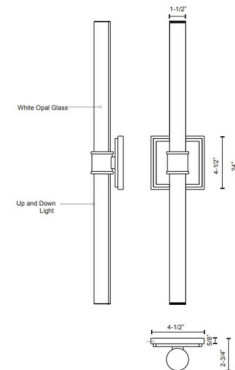

CLICK TO VIEW PRODUCT

Notes: