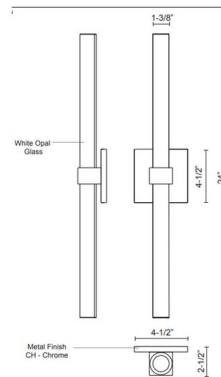

Description

The Fresno Bathroom Vanity Light features a decorative square Chrome ring with a White Opal glass diffuser. Maybe be installed horizontally or vertically. ETL listed.

Specifications

COLOR White Opal
BODY FINISH Chrome
WATTAGE 29W
DIMMER Low Voltage Electronic
DIMENSIONS 24"W x 4.5"H x 2.75"D
INTEGRATED LED MODULE 1 x LED/29W/120V LED

Technical Information

LAMP LIFE 50000 hours
COLOR RENDERING 90 CRI
LAMP COLOR 3000K
LUMENS/WATT 58.28
LUMINOUS FLUX 1690 lumens

Shown in chrome / white opal

CLICK TO VIEW PRODUCT

Notes: