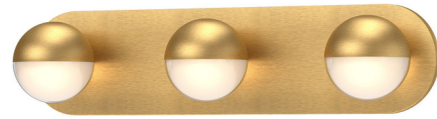

## Pluto Bathroom Vanity Light By Kuzco Lighting

### Description

The Pluto Bathroom Vanity Light brings a stunning look to your interior space. The smooth frame holds spherical forms, each where half of is clear acrylic with a frosted interior. May be mounted facing up or down.

Shown in brushed gold / frosted