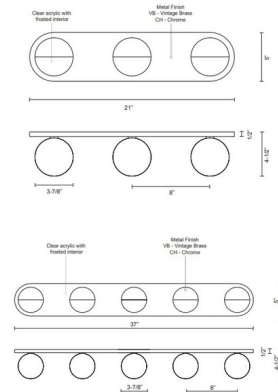

### Specifications

COLOR . . . . . Frosted  
BODY FINISH . . . . . Brushed Gold  
WATTAGE . . . . . 15W  
DIMMER . . . . . Low Voltage Electronic  
DIMENSIONS . . . . . 21"W x 5"H x 4.5"D  
INTEGRATED LED MODULE . . . . . 3 x LED/5W/120V LED