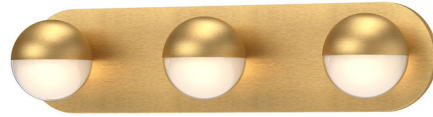

### Description

The Pluto Bathroom Vanity Light brings a stunning look to your interior space. The smooth frame holds spherical forms, each where half of is clear acrylic with a frosted interior. May be mounted facing up or down.

Shown in brushed gold / frosted