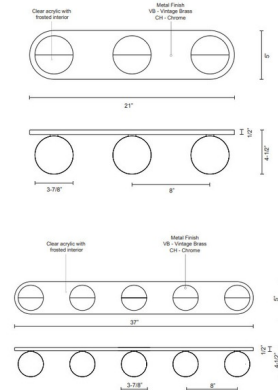

### Specifications

COLOR	Frosted
BODY FINISH	Brushed Gold
WATTAGE	15W
DIMMER	Low Voltage Electronic
DIMENSIONS	21"W x 5"H x 4.5"D
INTEGRATED LED MODULE	3 x LED/5W/120V LED