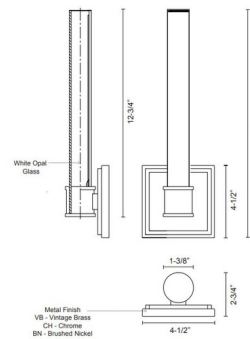

CLICK TO VIEW PRODUCT

Notes: