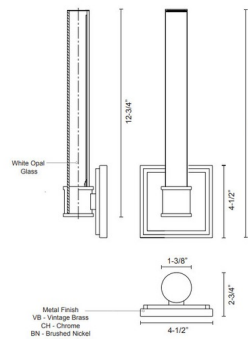

CLICK TO VIEW PRODUCT

Notes: