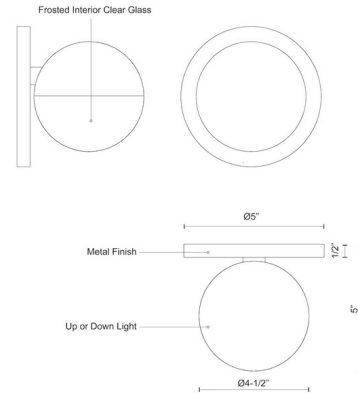

Lightology

lightology.com
866-954-4489
06-04-26

Project: _____

Company: _____

Location: _____ Fixture Type: _____

SPEC #: **KZC780356**

Approved On: _____ Approved By: _____

Pluto Wall Sconce By Kuzco Lighting

Description

The Pluto Wall Sconce brings a stunning look to your interior space. The smooth frame holds a spherical form, half of which is clear acrylic with a frosted interior. May be mounted facing up or down.

Specifications

COLOR . . . . . Frosted
BODY FINISH . . . . . Chrome
WATTAGE 6W
DIMMER . . . . . Low Voltage Electronic
DIMENSIONS . . . . . 5"W x 5"H x 5"D
INTEGRATED LED MODULE . . . . . 1 x LED/6W/120V LED

Technical Information

LAMP LIFE . . . . . 50000 hours
COLOR RENDERING . . . . . 90 CRI
LAMP COLOR 3000K
LUMENS/WATT 45.00
LUMINOUS FLUX . . . . . 270 lumens

Notes:

CLICK TO VIEW PRODUCT