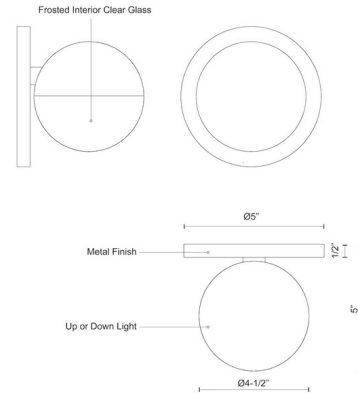

### Description

The Pluto Wall Sconce brings a stunning look to your interior space. The smooth frame holds a spherical form, half of which is clear acrylic with a frosted interior. May be mounted facing up or down.

### Specifications

COLOR . . . . . Frosted  
BODY FINISH . . . . . Chrome  
WATTAGE . . . . . 6W  
DIMMER . . . . . Low Voltage Electronic  
DIMENSIONS . . . . . 5"W x 5"H x 5"D  
INTEGRATED LED MODULE . . . . . 1 x LED/6W/120V LED