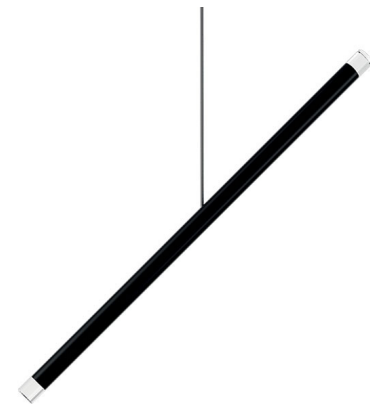

Lightology

lightology.com
866-954-4489
04-25-26

Project: _____
Company: _____
Location: _____ Fixture Type: _____
SPEC #: **SID780372**
Approved On: _____ Approved By: _____

A-Tube Nano Duo Pendant By LODES

Description

The A-Tube Nano Duo Pendant is an offshoot of the A-Tube Nano, but with light sources on both ends of the slim metal diffuser and movement of 45 degrees for endless possibilities. The Duo is reminiscent of a precious pin with transparent glass detail on the ends that shines like morning dew in spring. Perfect for minimalist spaces when used individually and a lighting masterpiece when grouped together at varying heights. Comes with 10 feet of cable to customize length. TRIAC dimmable.

Specifications

COLOR . . . . . Transparent
BODY FINISH . . . . . Matte Black
WATTAGE 4W
DIMMER . . . . . Standard 120V
DIMENSIONS . . . . . 10.61"W x 19.69"H x 0.79"D
INTEGRATED LED MODULE . . . . . 2 x LED/2W/120V LED
COUNTRY OF ORIGIN . . . . . Italy

Technical Information

COLOR RENDERING . . . . . 90 CRI
LAMP COLOR 2700K
LUMENS/WATT 150.00
LUMINOUS FLUX . . . . . 300 lumens

Shown in matte black / transparent