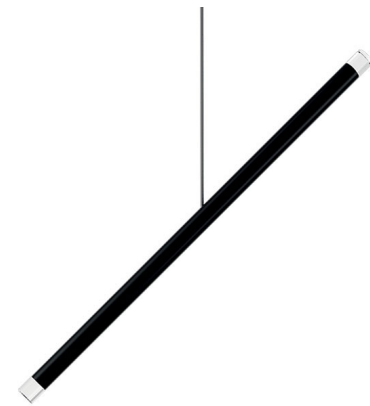

Lightology

lightology.com
866-954-4489
07-10-26

Project: _____
Company: _____
Location: _____ Fixture Type: _____
SPEC #: **SID780372**
Approved On: _____ Approved By: _____

A-Tube Nano Duo Pendant By LODES

Description

The A-Tube Nano Duo Pendant is an offshoot of the A-Tube Nano, but with light sources on both ends of the slim metal diffuser and movement of 45 degrees for endless possibilities. The Duo is reminiscent of a precious pin with transparent glass detail on the ends that shines like morning dew in spring. Perfect for minimalist spaces when used individually and a lighting masterpiece when grouped together at varying heights. Comes with 10 feet of cable to customize length. TRIAC dimmable.

Specifications

COLOR . . . . . Transparent
BODY FINISH . . . . . Matte Black
WATTAGE 4W
DIMMER . . . . . Standard 120V
DIMENSIONS . . . . . 10.61"W x 19.69"H x 0.79"D
INTEGRATED LED MODULE . . . . . 2 x LED/2W/120V LED
COUNTRY OF ORIGIN . . . . . Italy

Technical Information

COLOR RENDERING . . . . . 90 CRI
LAMP COLOR 2700K
LUMENS/WATT 150.00
LUMINOUS FLUX . . . . . 300 lumens

Shown in matte black / transparent