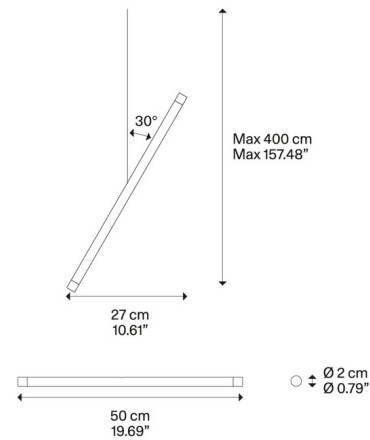

Lightology

lightology.com
866-954-4489
07-10-26

Project: _____
Company: _____
Location: _____ Fixture Type: _____
SPEC #: **SID780372**
Approved On: _____ Approved By: _____

A-Tube Nano Duo Pendant By LODES

Description

The A-Tube Nano Duo Pendant is an offshoot of the A-Tube Nano, but with light sources on both ends of the slim metal diffuser and movement of 45 degrees for endless possibilities. The Duo is reminiscent of a precious pin with transparent glass detail on the ends that shines like morning dew in spring. Perfect for minimalist spaces when used individually and a lighting masterpiece when grouped together at varying heights. Comes with 10 feet of cable to customize length. TRIAC dimmable.

Specifications

COLOR . . . . . Transparent
BODY FINISH . . . . . Matte Black
WATTAGE 4W
DIMMER . . . . . Standard 120V
DIMENSIONS . . . . . 10.61"W x 19.69"H x 0.79"D
INTEGRATED LED MODULE . . . . . 2 x LED/2W/120V LED
COUNTRY OF ORIGIN . . . . . Italy

Technical Information

COLOR RENDERING . . . . . 90 CRI
LAMP COLOR 2700K
LUMENS/WATT 150.00
LUMINOUS FLUX . . . . . 300 lumens

CLICK TO VIEW PRODUCT

Notes: