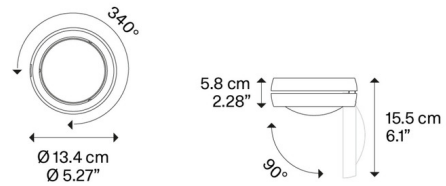

### Specifications

COLOR	N/A
BODY FINISH	Matte White
WATTAGE	15W
DIMMER	Standard 120V
DIMENSIONS	5.27"W x 6.1"H
INTEGRATED LED MODULE	1 x LED/15W/120V LED
COUNTRY OF ORIGIN	Italy