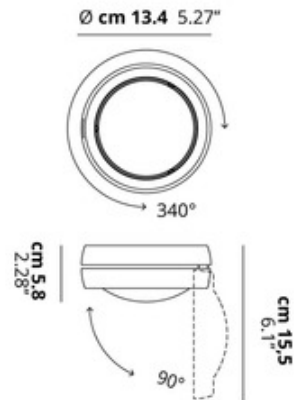

Shown in: Matte White

**Price:** \$575.00

- Shade Color: N/A
- Body Finish: Matte White
- Lamp: 1 x LED/15W/120V LED
- Wattage: 15W
- Dimmer: Incandescent
- Dimensions: 5.27"W x 6.1"H

**Technical Information**

- Luminous Flux: 1300 lumens
- Lumens/Watt: 86.67
- Lamp Color: 3000 K
- Color Rendering: 90 CRI

Product Number: <b>SID780376</b>			
Company:		Fixture Type:	Date: Apr 03, 2020
Project:		Approved By:	

Fax: 773-883-6131