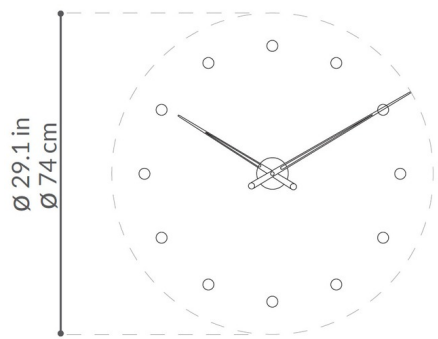

By Nomon

Description

The Rodon Wall Clock features a Polished Brass finish with Wenge or Walnut hands. Available with 4 or 12 hour marks.

Shown in polished brass / walnut

Specifications

COLOR	Walnut
BODY FINISH	Polished Brass
WATTAGE	N/A
DIMMER	N/A
DIMENSIONS	29.1"W x 29.1"H
BULB	N/A