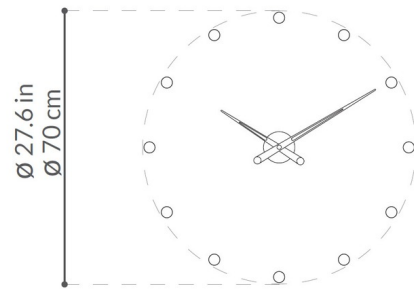

## Rodon T Wall Clock

By Nomon

### Description

The Tacon Wall Clock features a Graphite Steel finish. Available with 4 or 12 hour marks.

Shown in graphite steel

### Specifications

COLOR	N/A
BODY FINISH	Graphite Steel
WATTAGE	N/A
DIMMER	N/A
DIMENSIONS	27.6"W x 27.6"H
BULB	N/A

CLICK TO VIEW PRODUCT

Notes: