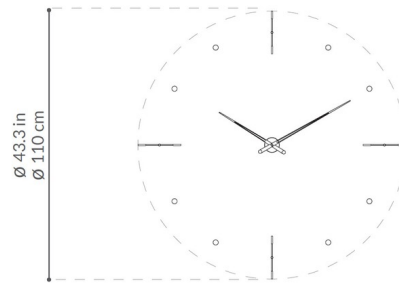

By Nomon

Description

The Mixto I Wall Clock features a Chrome finish with Steel, White, Black, or Red hands.

Shown in chrome / black

Specifications

COLOR	Black
BODY FINISH	Chrome
WATTAGE	N/A
DIMMER	N/A
DIMENSIONS	43.3"W x 43.3"H
BULB	N/A