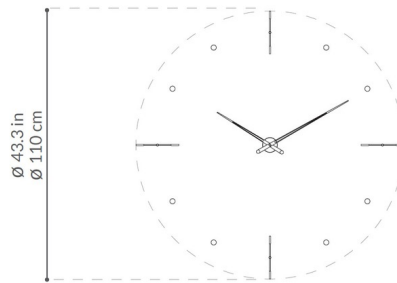

Description

The Mixto I Wall Clock features a Chrome finish with Steel, White, Black, or Red hands.

Shown in chrome / black

Specifications

| | |
|-------------|-----------------|
| COLOR | Black |
| BODY FINISH | Chrome |
| WATTAGE | N/A |
| DIMMER | N/A |
| DIMENSIONS | 43.3"W x 43.3"H |
| BULB | N/A |