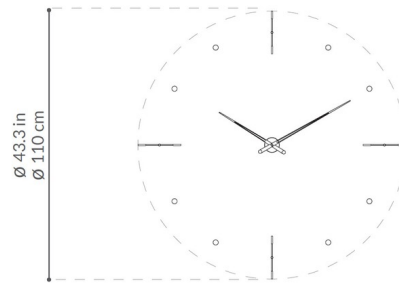

Description

The Mixto I Wall Clock features a Chrome finish with Steel, White, Black, or Red hands.

Shown in chrome / black

Specifications

COLOR	Black
BODY FINISH	Chrome
WATTAGE	N/A
DIMMER	N/A
DIMENSIONS	43.3"W x 43.3"H
BULB	N/A